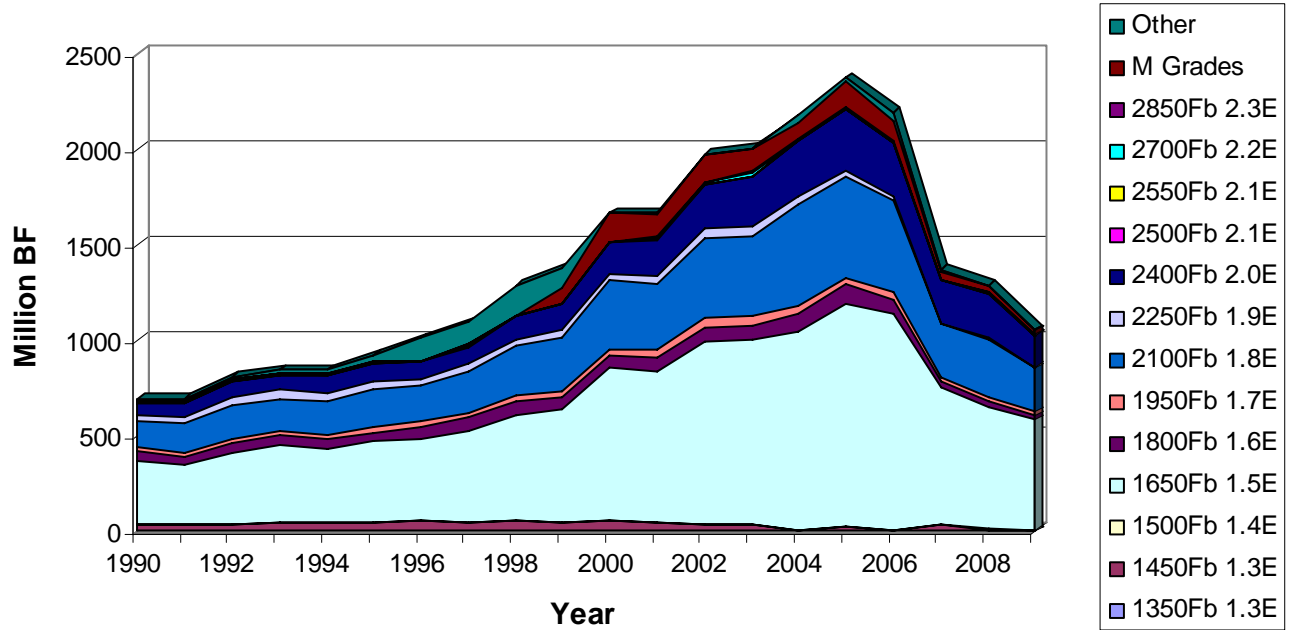

MSR COUNCIL MATTERS

April 2010

A Look at Twenty Years of MSR Production

In last month's issue, we shared information from our annual MSR Production Survey, including a comparison of overall production by species between 2008 and 2009 and a look at overall production by species from 2000 – 2009. Since then, we've been asked about some older production numbers, too!

MSR Production By Size 1990 – 2009

MSR Production By Species 1990 – 2009

MSR Production By Grade 1990 – 2009

If you have questions about the data collected to represent the last 20 years of MSR lumber production, please [let us know](#). Thank you for your support and participation in our annual survey!